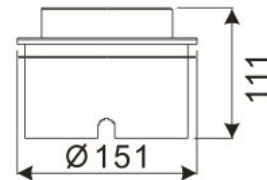

# LED Recessed Lighting – LR-R00113

Model No.	LR-R00113
LED Type	5mm
LED Q'TY.	40
Beam Angle	110°
Minimum luminous flux(lm)	-
Voltage	120-240V
LED Watt	3.4
Environmental Temperature	- 20°C~60°C
Environmental Humidity	0%-95%
Safety Class	I
Safety Type	IP54
Material	Aluminium+Crystal glass
Driver	Included